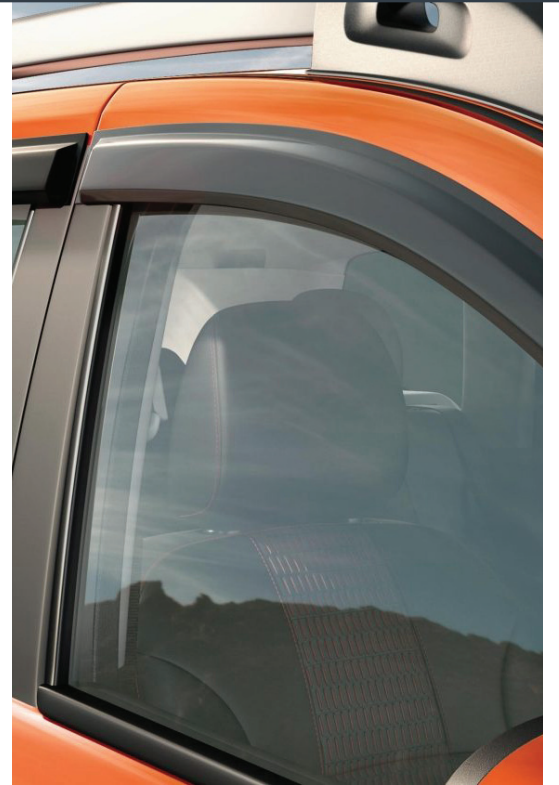

COD EAN 10837

 UNIVERSAL CAR ANTENNA 40 CM

 ANTENA AUTO UNIVERSALA 40CM

COD EAN 07466

 CAR ROOF COILED ANTENNA

 ANTENA PAVILION CU ARC

COD EAN 43698

 CAR ROOF ANTENNA