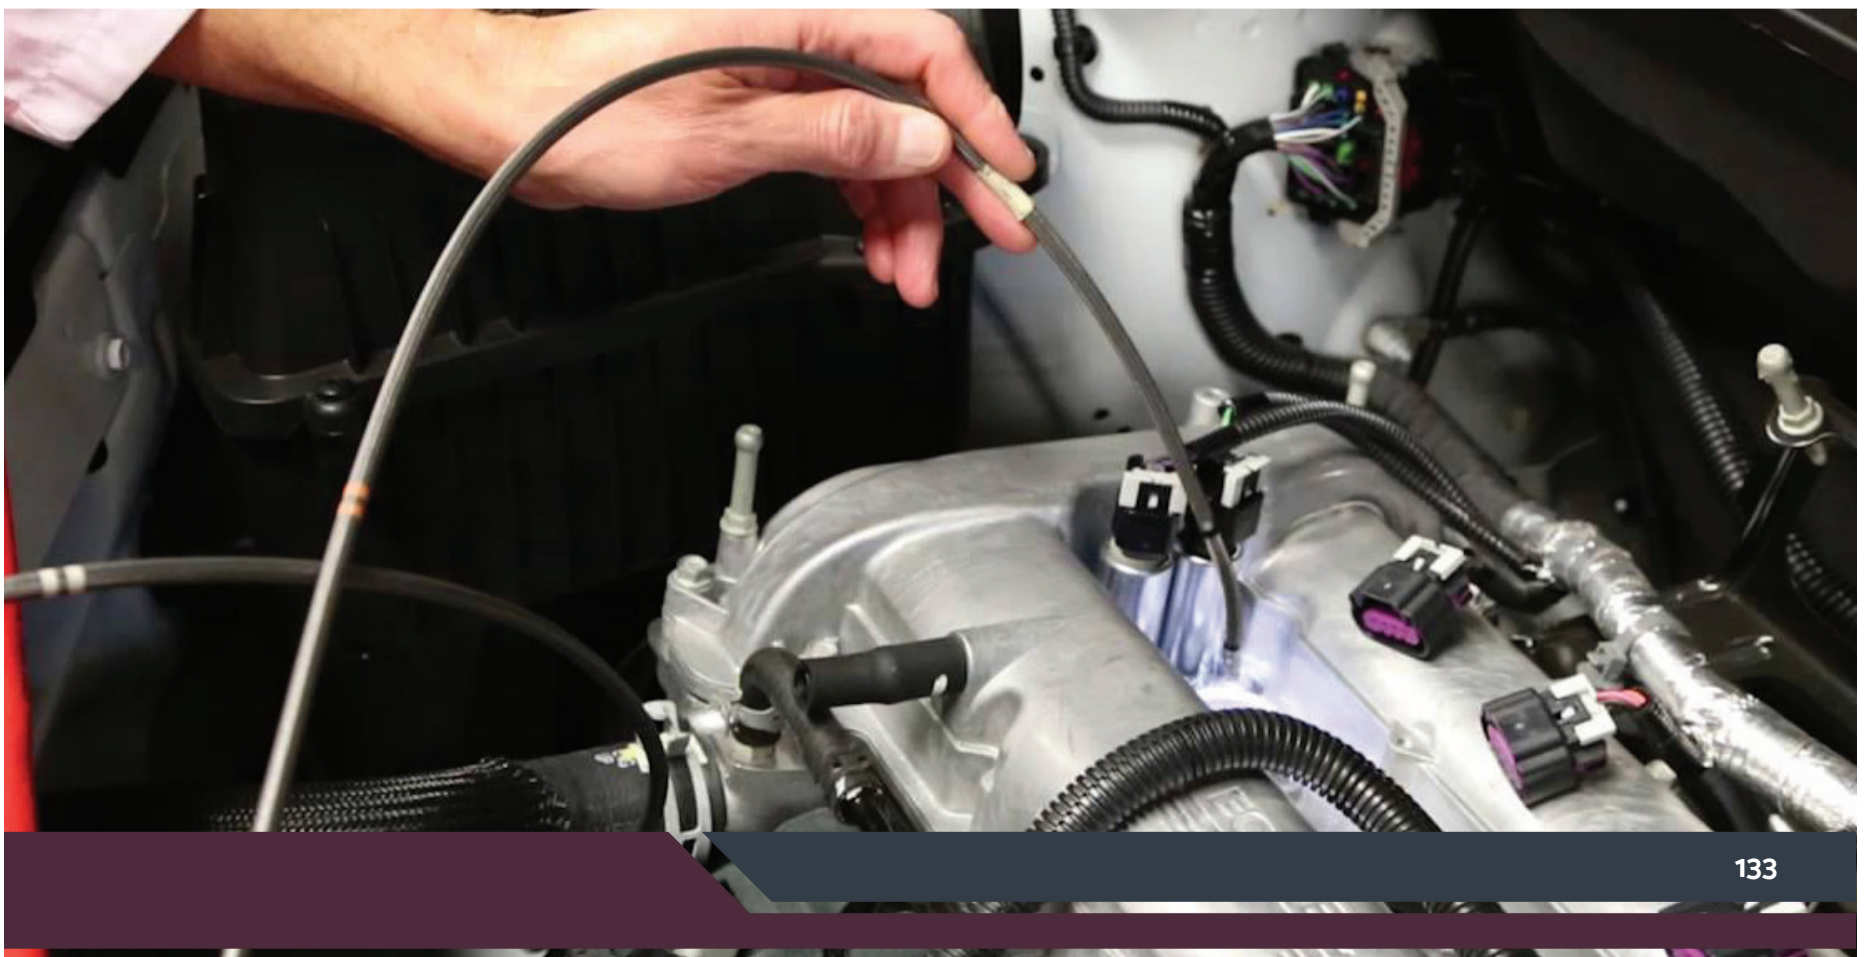

PRODUSE IARNĂ

COD EAN	Denumire produs	Product name	Baxare / Packing	Brand	Cod Producător / Product code
76264	SOLUTIE DEZGHETAT PARBRIZUL	WINDSHIELD DE-ICER	6x500 ML	LIQUI MOLY	6902
25619	SOLUTIE DEZGHETAT PARBRIZUL	DE-ICER	12x500 ML	Wynn's	W32514
22360	SPRAY DEZGHETAT PARBRIZ, YALE, FARURI	DEFROSTER	24x450 ML	MANNOL	9908
19142	SPRAY DEZGHETAT PARBRIZUL	WINDOW DE-ICER	6x400 ML	SONAX	331300

PRODUSE VARĂ

COD EAN	Denumire produs	Product name	Baxare / Packing	Brand	Cod Producător / Product code
78789	LICHID DE PARBRIZ AROMA ENERGI-ZANT 4 L	SCREEN WASH ENERGY	4x4 L	SONAX	272405
78788	LICHID DE PARBRIZ AROMA LAMAIE 2 L	SCREEN WASH LEMON	6x2 L	SONAX	260441
76201	SOLUTIE CURATARE PARBRIZ	WINDSHIELD-CLEANER	12x1 L	LIQUI MOLY	1514
76200	SOLUTIE CURATARE PARBRIZ SUPER CONCENTRATA	WINDOW CLEANER SUPER CONCENTRATE	6x250 ML	LIQUI MOLY	1519
10620	SOLUTIE CURATARE PARBRIZ CONCENTRATA (CITRUS)	WINDSHIELD CONCENTRATED LIQUID CLEANER	24x250 ML	MANNOL	5022

REZERVOR

COD EAN	Denumire produs	Product name	Baxare / Packing	Brand	Cod Producător / Product code
76257	SOLUTIE CURATARE REZERVOR	PRO-LINE JETCLEAN FUEL TANK CLEANER	6x500 ML	LIQUI MOLY	5137

TRANSMISIE

COD EAN	Denumire produs	Product name	Baxare / Packing	Brand	Cod Producător / Product code
76231	SPRAY CUREA TRAPEZOIDALA	V-BELT SPRAY	6x400 ML	LIQUI MOLY	4085
98378	SPRAY CURATITOR PENTRU LANTURI	CHAIN CLEANER	24x400 ML	MANNOL	7904