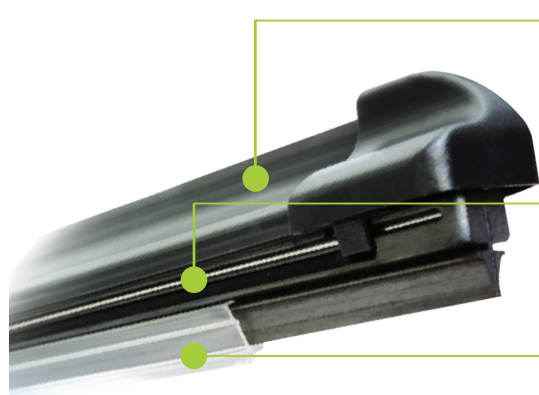

# MULTIADAPTER

Cod EAN	Denimire Produs	Product Name
78027	STERGATOR 15"/38 cm MULTI ADAPTER	MULTI ADAPTER WIPER 15"/38 cm
78028	STERGATOR 16"/40 cm MULTI ADAPTER	MULTI ADAPTER WIPER 15"/38 cm
78029	STERGATOR 18"/45 cm MULTI ADAPTER	MULTI ADAPTER WIPER 15"/38 cm
78030	STERGATOR 19"/48 cm MULTI ADAPTER	MULTI ADAPTER WIPER 15"/38 cm
78031	STERGATOR 20"/50 cm MULTI ADAPTER	MULTI ADAPTER WIPER 15"/38 cm
78032	STERGATOR 21"/53 cm MULTI ADAPTER	MULTI ADAPTER WIPER 15"/38 cm
78033	STERGATOR 22"/56 cm MULTI ADAPTER	MULTI ADAPTER WIPER 15"/38 cm
78034	STERGATOR 24"/60 cm MULTI ADAPTER	MULTI ADAPTER WIPER 15"/38 cm
78035	STERGATOR 26"/65 cm MULTI ADAPTER	MULTI ADAPTER WIPER 15"/38 cm
78036	STERGATOR 28"/71 cm MULTI ADAPTER	MULTI ADAPTER WIPER 15"/38 cm