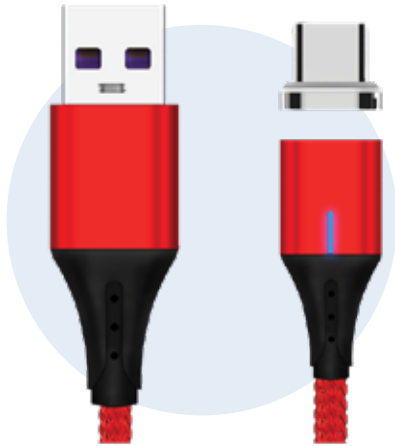

Cablu încărcare 2-în-1 USB QC3.0 la microUSB/USB-C, 1.5m, 5A, roșu

Cod produs: 02799

DESCRIERE

Cablul de încărcare Mega Drive permite încărcarea și transferul de date între un conector de tip USB Type-A la unul microUSB sau USB Type-C. Cipul integrat este compatibil cu tehnologia QuickCharge 3.0 care permite încărcarea rapidă a dispozitivelor.

FUNȚII

Conectori multipli
microUSB și USB Type-C

Conector magnetic
pentru fixare sigură

Capete din aluminiu
pentru o durată de viață lungă

Iluminare LED
pentru verificarea conexiunii

Lungime de 1.5 metri
acces facil pentru toți pasagerii

Tehnologie QC 3.0
permite încărcarea rapidă