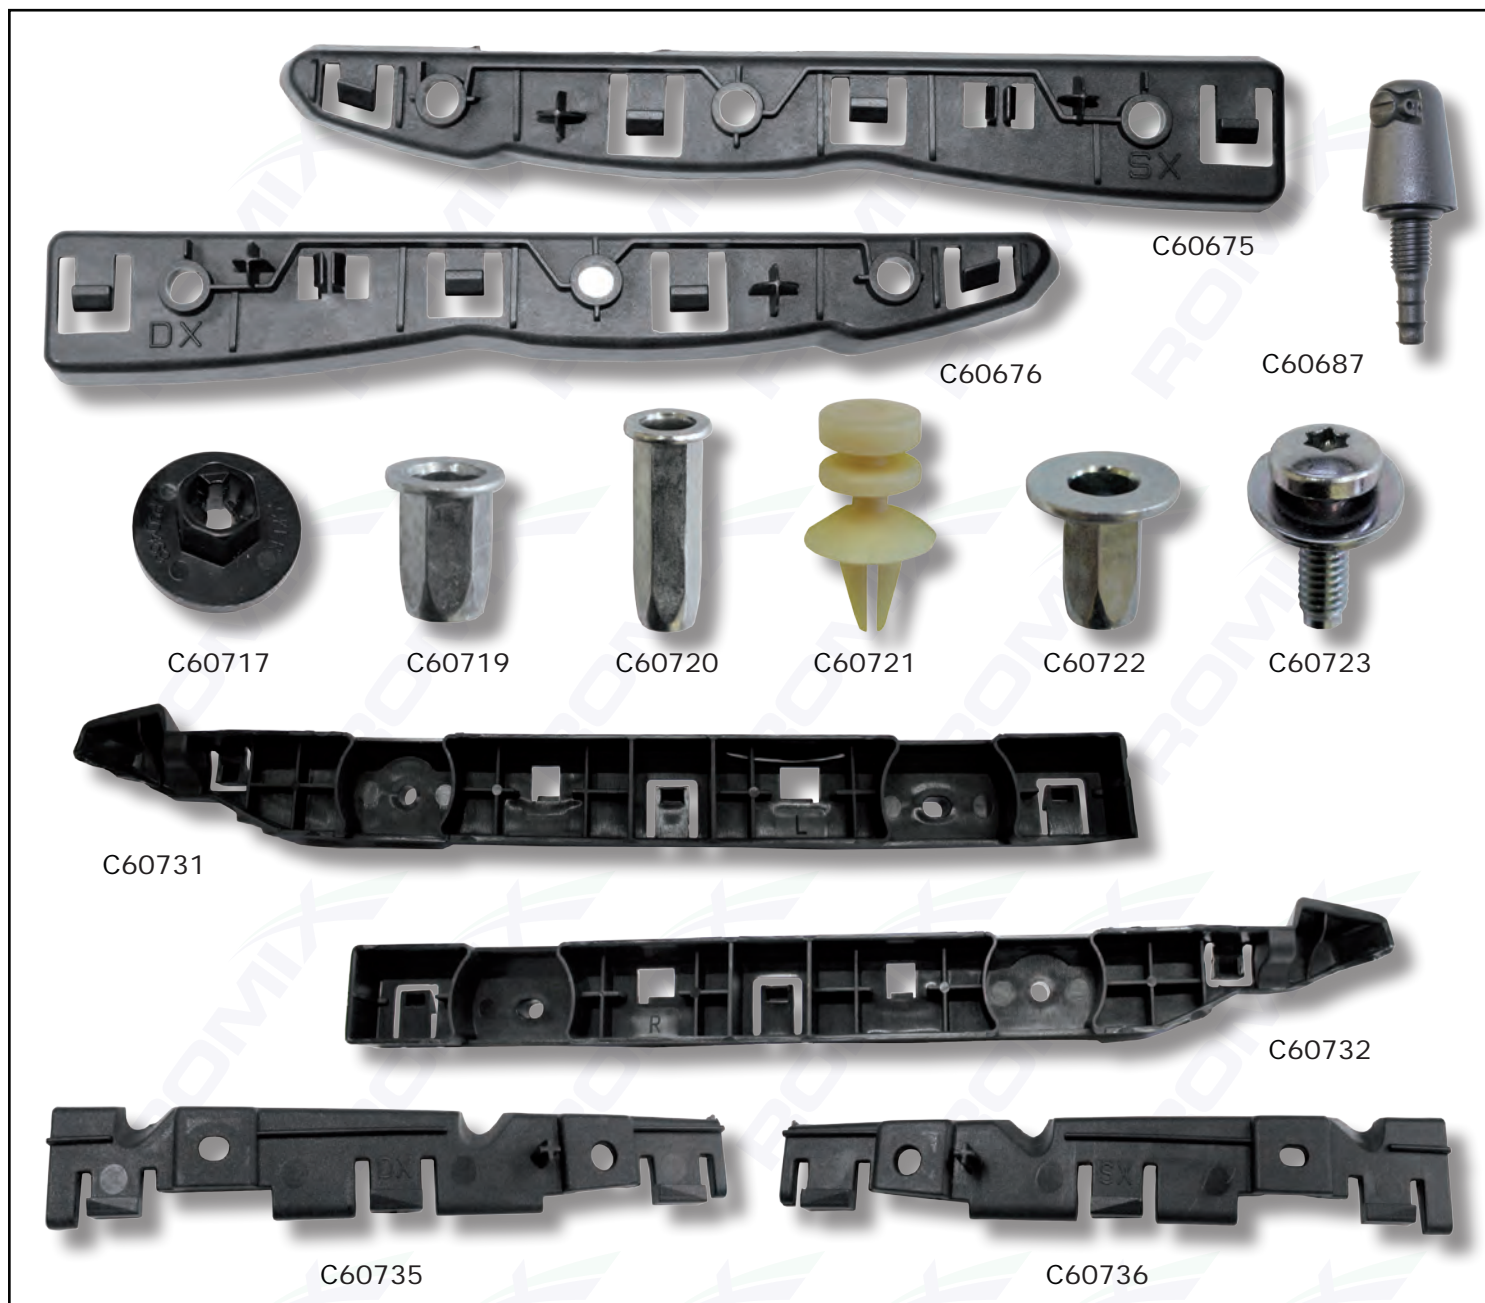

catalogue number	quantity in package	car brand/model	location	fastener corresponding to the OEM number
C60675	1	Fiat Panda 09→,	holder of front bumper overrider - right side,	51880502
C60676	1	Fiat Panda 09→,	holder of front bumper overrider - left side,	51880501
C60687	2	Fiat, Alfa Romeo, Lancia - various models,	washer nozzle, for thread M8, adjustable,	
C60717	10	Fiat Croma 05→10, Doblo 00→09, Ducato 06→12, Grande Punto 05→12, Linea, Punto EVO, Alfa Romeo 159, Brera, Mito,	covers under engine and wheel mudguards, plastic nut ϕ 5 covers under engine and wheel mudguards, covers under engine and wheel mudguards,	60502080 60502080
C60719	5	Fiat various models,	many locations, universal nut insert M8,	15624511
C60720	10	Fiat various models,	many locations, universal nut insert M6,	7630501
C60721	5	Alfa Romeo 147, 156 97→03, 03→07, GT,	clip of airbags plug, clip fits in hole ϕ 6,5	71713084
C60722	10	Fiat various models,	many locations, universal nut insert M6,	46417286
C60723	5	Fiat various models,	many locations, bolt M6,	82477949
C60731	1	Alfa Romeo Mito,	holder of front bumper, left side,	50510295
C60732	1	Alfa Romeo Mito,	holder of front bumper, right side,	50510294
C60735	1	Fiat 500 07→,	holder of front bumper, right side,	51786776
C60736	1	Fiat 500 07→,	holder of front bumper, left side,	51786777