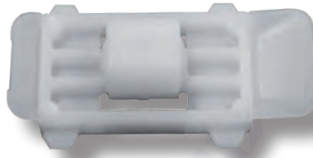

Mercedes

C60714