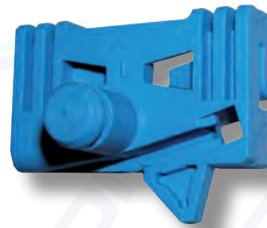

Renault

Dacia

C60397