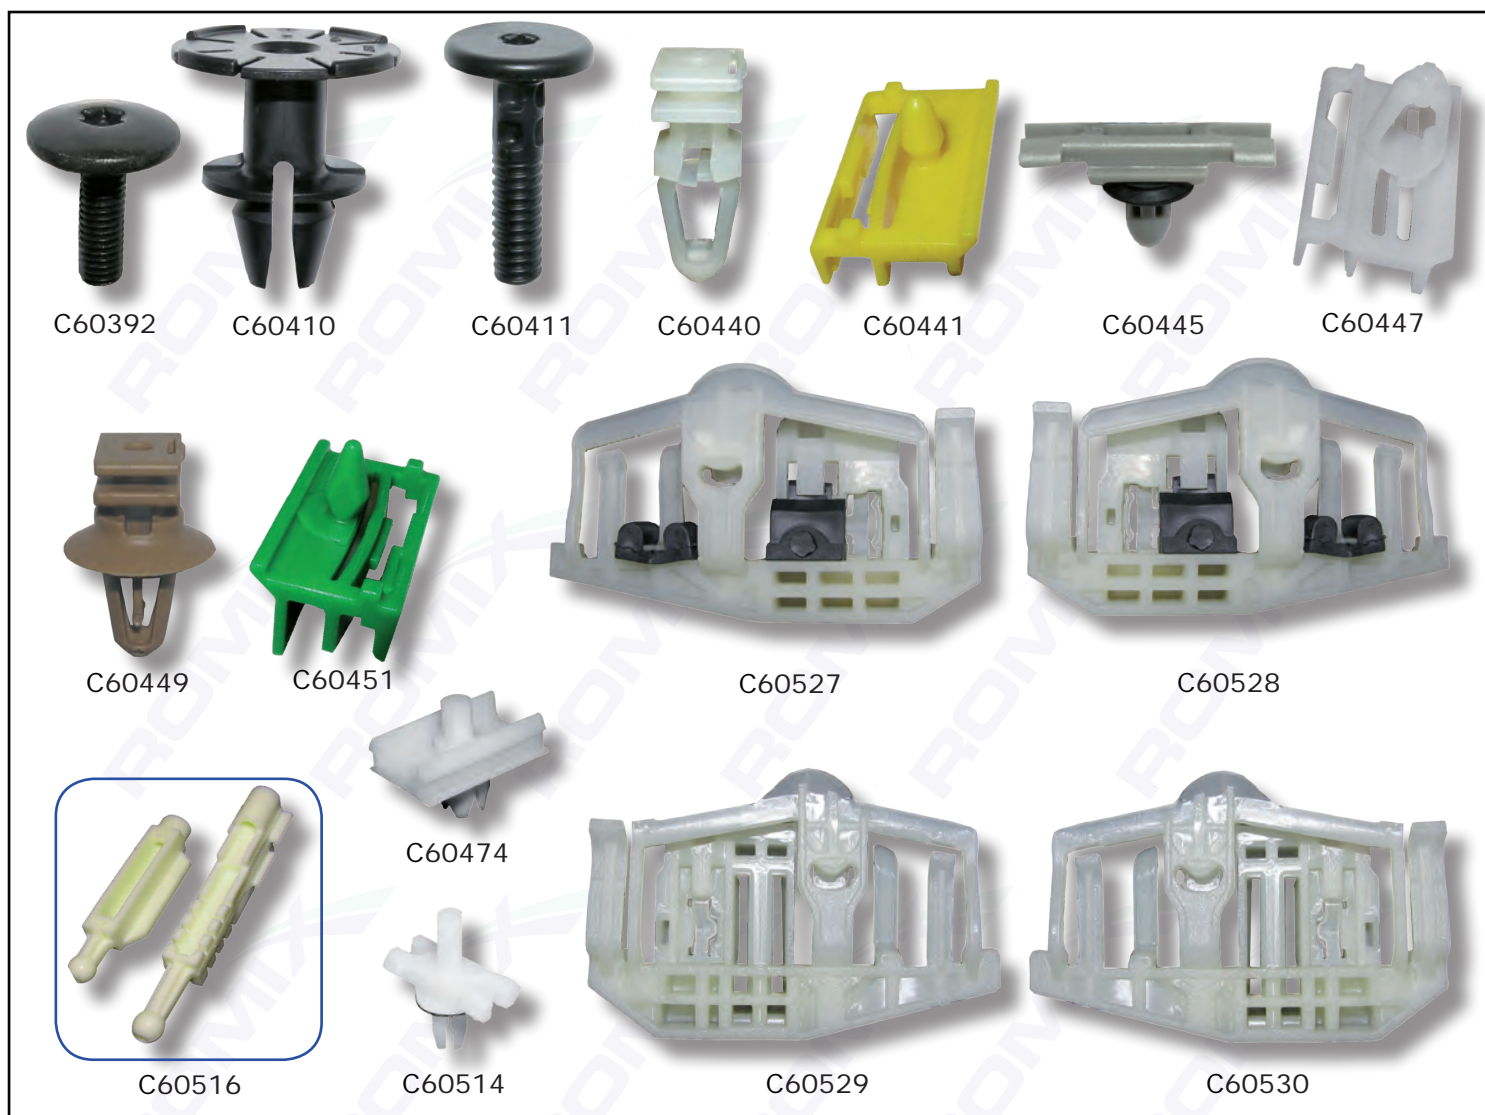

BMW

Mini

Land Rover

catalogue number	quantity in package	car brand/model	location	fastener corresponding to the OEM number
C60392	5	BMW 5'E60, X1 E84, 3'E90,	exterior sill mouldings, cover under engine, bolt M6, front bumper, headlight fixing,	0714 6959 923
C60410	5	BMW 3'E90, X1 E84, X6, 5'E60,	exterior sill moulding, use with C60411, exterior sill moulding, use with C60411,	0714 7122 912
C60411	5	BMW 3'E90, X1 E84, X6, 5'E60,	exterior sill moulding, use with C60410, exterior sill moulding, use with C60410,	0714 7122 913
C60440	10	BMW 5'E34, 5'E39, 7'E32, 5'E34, 3'E36, 7'E38, 5'E39, 3'E46, 7'E65, X3 E83,	interior sill overrides (+ other clips), interior sill overrides (+ other clips),	5147 1928 808 5147 8234 047
C60441	10	BMW 3'E90,	exterior sill mouldings,	5177 7166 869
C60445	5	BMW 3'E90,	fixing of moulding over side windows,	5113 7117 240
C60447	10	BMW 3'E90,	exterior sill mouldings,	5177 7891 250
C60449	10	BMW 3'E90, 5'E60, X5 E70, X1 E84, X3 F25, X5 E53, 5'F10, 7'F01,	interior sill mouldings, interior sill mouldings,	5147 7117 532 5147 8262 533
C60451	5	BMW 5'E60,	exterior sill mouldings,	5171 7066 223
C60474	5	BMW 5'E34,	body side mouldings, clip fits in hole $\varnothing$ 7	5113 1946 258
C60514	10	BMW 3'E46,	roof moulding, clip fits in hole 4,6 x 4,6	5113 8204 858
C60516	set	BMW 5'E39 before FL 96→00,	headlights adjustment, right and left side,	6312 0027 924
C60527	1	BMW 3'E46,	window regulator clip, front door - left and right side, one lead plastic (second lead C60528),	
C60528	1	BMW 3'E46,	window regulator clip, front door - left and right side, one lead plastic (second lead C60527),	
C60529	1	BMW 3'E90,	window regulator clip, rear door, right side,	
C60530	1	BMW 3'E90,	window regulator clip, rear door, left side,