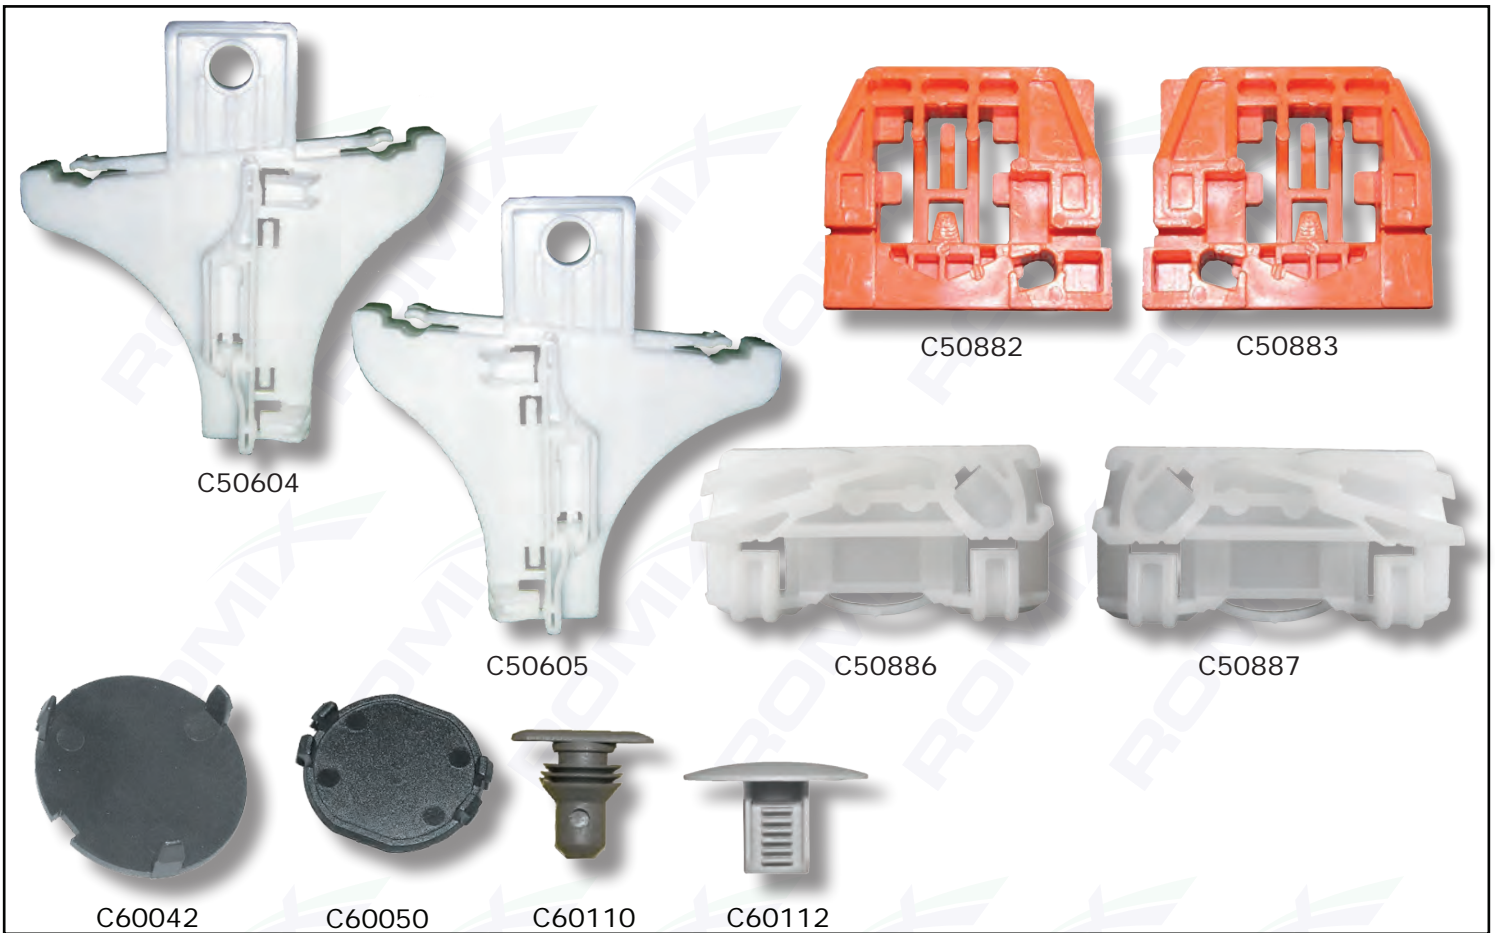

Audi

Volkswagen

SEAT

Skoda

catalogue number	quantity in package	car brand/model	location	fastener corresponding to the OEM number
C50882	1	VW Touran 03→09,	plastic window regulator clip, front door - both sides (second lead C50883),	
C50883	1	VW Touran 03→09,	plastic window regulator clip, front door - both sides (second lead C50882),	
C50886	1	VW Sharan 96→00, 01→10, Seat Alhambra,	plastic window regulator clip, right lead, plastic window regulator clip, right lead,	
C50887	1	VW Sharan 96→00, 01→10, Seat Alhambra,	plastic window regulator clip, left lead, plastic window regulator clip, left lead,	
C60042	5	Audi A3 96→03, A4 B5, B6, A6 C4, C5, VW diesel engines New Beetle, Bora, Caddy 96→03, Golf IV, V, Passat B5, B6, Seat diesel engines Cordoba 99→02, Ibiza 99→02, Inca, Leon 99→05, Toledo 99→04, Skoda Octavia I (engines 1.4, 1.9), Superb 02→08, Fabia 00→08,	engine cover cap, engine cover cap, engine cover cap, engine cover cap, engine cover cap, engine cover cap, engine cover cap,	038 103 937 038 103 937 038 103 937 038 103 937
C60050	5	Audi gasoline engines A3 96→03, VW gasoline engines New Beetle, Bora, Golf IV, V, Lupo (diesel), Polo 95→01, Sharan 96→00, Seat gasoline engines Alhambra 96→00, Arosa, Cordoba 99→02, Ibiza 99→02, Leon 99→05, 05→13, Toledo 99→04, Skoda Octavia I (engines 1.6, 1.8),	engine cover cap, engine cover cap, engine cover cap, engine cover cap, engine cover cap, engine cover cap, engine cover cap,	06A 103 937 06A 103 937 06A 103 937 06A 103 937
C60110	10	VW Bora, Golf IV, Passat B5, Seat Superb 02→08,	door seals, door seals,	3B0 839 723
C60112	10	VW Golf II, III, Jetta II, Vento, Passat B3, Seat Toledo 92→99,	headliner fixing, headliner fixing,	321 867 838