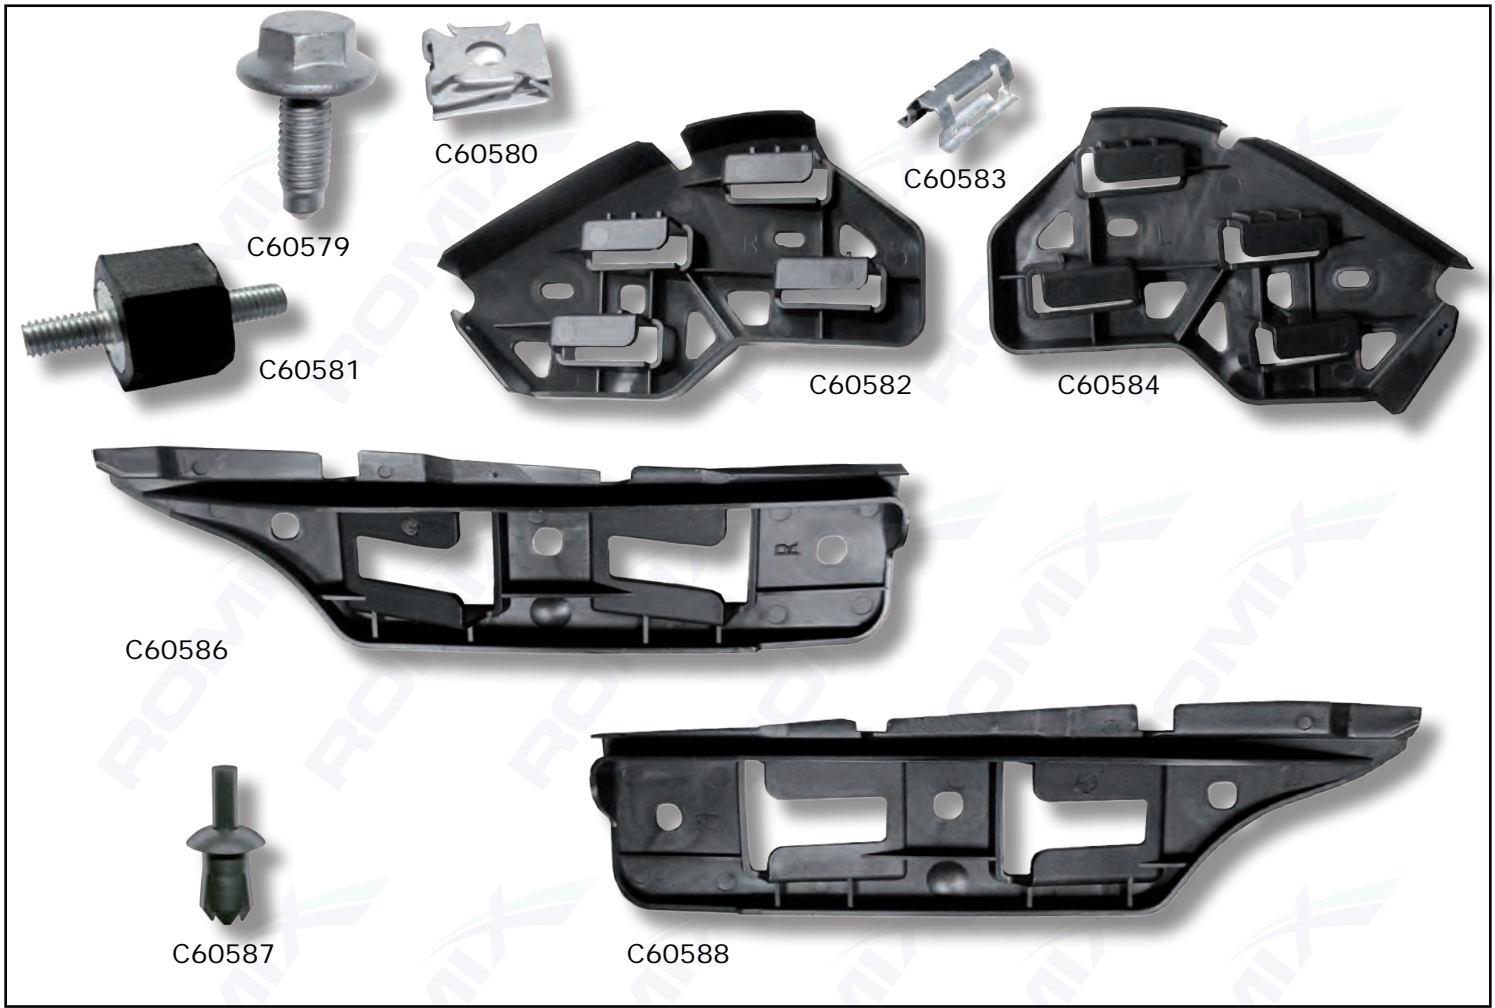

Audi

Volkswagen

SEAT

Skoda

catalogue number	quantity in package	car brand/model	location	fastener corresponding to the OEM number
C60579	5	Audi A3 03→12, VW Transporter T4, T5, Passat B6, Scirocco 09→, Tiguan I, Touareg, Touran 03→09, Caddy 04→08, 08→, Golf V, VI, Jetta 05→10, Seat Alhambra 96→10, Altea, Leon 05→13, Toledo 05→09,	cover under engine, bolt M8, cover under engine, cover under engine, cover under engine,	N 019 53 06 N 019 53 06 N 019 53 06
C60580	10	VW Caddy 04→08, 08→, Golf V, VI, Jetta 05→10, Passat B6, Scirocco 09→, Tiguan I, Touran 03→09, Polo 01→09, 09→, Audi A3 03→07, Seat Altea, Toledo 05→09, Cordoba 03→09, Ibiza 02→08, Ibiza 08→, Leon 05→10, Skoda Octavia II, III, Superb 08→, Yeti, Fabia 00→08, 07→,	covers under engine and underbody, bumpers overriders in bottom (except Passat B6), wheel guards, grille panel, cover under engine, bumper overriders, wheel guards, cover under engine, bumper overriders, covers under engine and wheel guards, covers under engine and underbody, wheel guards and covers under engine and underbody, covers under engine and underbody,	N 909 59 101 N 909 59 101 N 909 59 101 N 909 59 101
C60581	5	VW Transporter T4, Sharan 95→10, Seat Alhambra 96→10,	cover under engine, metalastic for bolt M6,	191 201 256 191 201 256
C60582	1	VW Polo 05→09,	holder of front bumper - right side,	6Q0 807 184A
C60583	10	VW Golf IV, V, VI, Bora, Jetta 05→10, Passat B5, B6, Polo 01→05, 05→09, Transporter T5, Caddy 04→08, 09→, Eos, Golf V, VI, Jetta 05→10, Passat B6, Scirocco 09→, Tiguan I, Touran 03→09, Seat Altea, Leon 99→05, 05→10, Cordoba 03→08, Ibiza 02→08, Toledo 99→04, 05→09, Altea, Cordoba 03→08, Skoda Superb 08→,	decorative finish of door trim panel, decorative finish of door trim panel, decorative finish of dashboard, decorative finish of dashboard, decorative finish of dashboard, decorative finish of dashboard, decorative finish of door trim panel, decorative finish of door trim panel,	3B0 867 190 3B0 867 190 3B0 867 190
C60584	1	VW Polo 05→09,	holder of front bumper - left side,	6Q0 807 183A
C60586	1	VW Golf V, Jetta 05→10,	holder of front bumper - right side,	1K0 807 184
C60587	10	VW Touran 03→09, Sharan 95→10, Seat Alhambra 96→10,	fixing of moulding under front bumper, push in rivet ø 8 fixing of moulding under front bumper,	N 100 323 01 N 100 323 01
C60588	1	VW Golf V, Jetta 05→10,	holder of front bumper - left side,	1K0 807 183