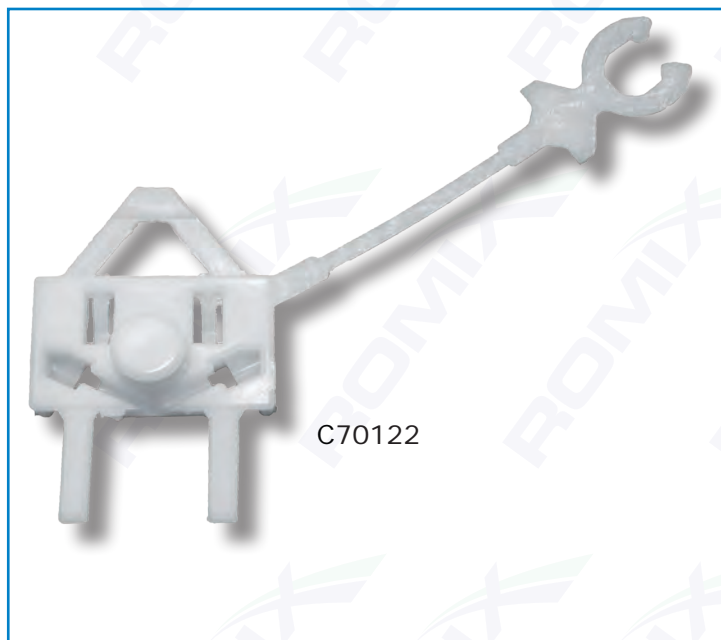

C70122

catalogue number	quantity in package	car brand/model	location	fastener corresponding to the OEM number
C70122	1	Fiat Doblo 00→09,	plastic window regulator clip, right lead,	
C70123	1	Fiat Doblo 00→09,	plastic window regulator clip, left lead,	
C70175	10	Fiat, Lancia, Alfa Romeo - various models,	door lock rod connector, clip fits in hole ϕ 6, tie ϕ 4,1	82377992
C70209	1 set	Fiat Stilo,	repair kit - headlight right,	
C70210	1 set	Fiat Stilo,	repair kit - headlight left,