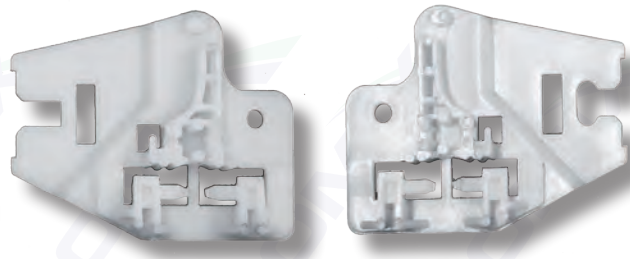

BMW

Mini

Land Rover

C60718