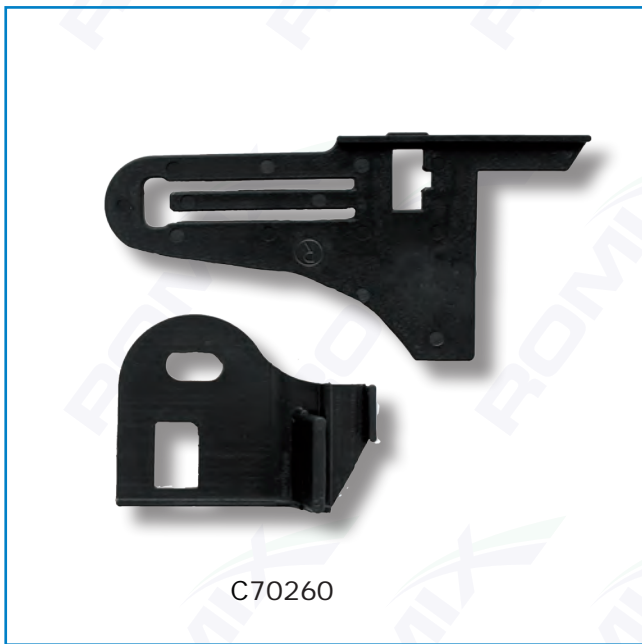

Renault

Dacia

catalogue number	quantity in package	car brand/model	location	fastener corresponding to the OEM number
C70253	1 set	Renault Clio IV,	repair kit - headlight left,	
C70254	1 set	Renault Clio IV,	repair kit - headlight right,	
C70260	1 set	Renault Megane III,	repair kit - headlight right,	
C70261	1 set	Renault Megane III,	repair kit - headlight left,