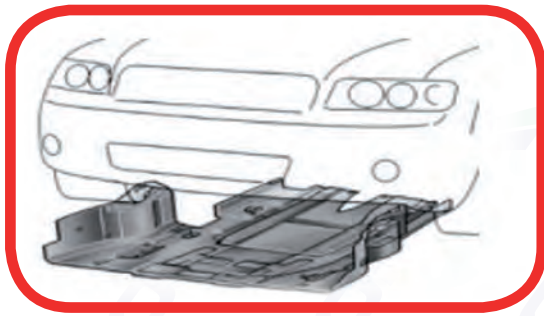

Engine cover fastener kits

We have made selection of engine cover fastener kits, which fit to original covers as well as to replacements. Thirty nine kits can be applicable in more than one hundred and twenty models.

car brand	model	kit number
Alfa Romeo	147 00→10	90237
Alfa Romeo	GT 03→10	90237
Audi	A4 B5	90200
Audi	A4 B5 gasoline engine	90224 (orig.)
Audi	A4 B5 diesel engine	90225 (orig.)
Audi	A4 B8	90238
Audi	A5	90238
Audi	Q5	90238
Audi	A3 96→03	90204
Audi	A3 04→07	90207
Audi	A1	90222
Audi	A6 C5	90223
Audi	A6 C6	90223
BMW	3'E36	90239
BMW	3'E90	90209
BMW	5'E39	90240
BMW	5'E60	90210
BMW	3'E46	90211
Citroen	Berlingo 96→02	90241
Citroen	Berlingo 02→08	90241
Citroen	C5 I	90212
Citroen	C5 II	90212
Citroen	C5 II (X7)	90212
Citroen	C1	90213
Citroen	C2	90213
Citroen	C3	90213
Citroen	C3 II	90213
Citroen	C3 Picasso	90213
Citroen	C4 04→08	90229
Citroen	C4 Picasso 06→08	90229
Citroen	C8 02→11	90214
Citroen	Evasion I/II	90214
Citroen	Jumpy I/II	90214
Citroen	Jumper I	90242
Citroen	Jumper III	90226
Citroen	Xantia II	90236

car brand	model	kit number
Citroen	Xsara Picasso	90241
Fiat	Ducato 94→06	90242
Fiat	Ducato 06→11	90226
Fiat	Grande Punto 05→09	90227
Fiat	Ulysse I, II	90214
Ford	Galaxy	90203
Ford	Focus II	90228
Ford	Focus III	90228
Ford	C-MAX	90228
Fiat	Grande Punto 05→09	90227
Fiat	Ulysse I, II	90214
Ford	Galaxy	90203
Ford	Focus II	90228
Ford	Focus III	90228
Ford	C-MAX	90228
Ford	Mondeo III	90228
Ford	Mondeo IV	90228
Ford	S-MAX	90228
Ford	universal	90202
Honda	Accord 98→02	90232
Honda	Accord 03→07	90233
Honda	Civic 01→05	90217
Honda	Civic 06→11	90231
Honda	CR-V 02→06	90217
Honda	Jazz 02→07	90217
Honda	Jazz 08→	90217
Hyundai	i30 07→12	90235
Kia	Ceed 06→12	90235
Mercedes	W124	90230
Mercedes	W201	90230
Mercedes	W202	90230
Mercedes	W203	90216
Mercedes	W204	90216
Mercedes	W210	90230
Mercedes	W211	90216
Opel	Astra G	90201
Opel	Astra H	90201
Opel	Astra J	90201

car brand	model	kit number
Opel	Corsa B	90243
Opel	Corsa C	90243
Opel	Corsa D	90243
Opel	Insignia	90201
Opel	Meriva A	90201
Opel	Meriva B	90201
Opel	Signum	90201
Opel	Tigra B	90201
Opel	Vectra C	90201
Opel	Zafira A	90201
Opel	Zafira B	90201
Peugeot	307 01→07	90236
Peugeot	308 07→08 diesel engine	90229
Peugeot	407 04→	90212
Peugeot	1007	90213
Peugeot	806 94→03	90214
Peugeot	807 02→10	90214
Peugeot	Boxer I	90242
Peugeot	Boxer III	90226
Peugeot	Expert I/II	90214
Peugeot	Partner 96→02	90241
Peugeot	Partner 02→08	90241
Renault	Clio II	90244
Renault	Espace IV	90234
Renault	Kangoo 98→02	90244
Renault	Laguna II	90234
Renault	Megane I	90215
Renault	Megane II	90215
Renault	Scenic I	90215
Renault	Scenic II	90215
Renault	Grand Scenic II	90215
Renault	Vel Satis	90234
Seat	Exeo	90200
Seat	Exeo gasoline engine	90224 (oryg.)
Seat	Exeo diesel engine	90225 (oryg.)
Seat	Alhambra	90203
Seat	Leon 95→05	90204
Seat	Toledo 99→04	90204