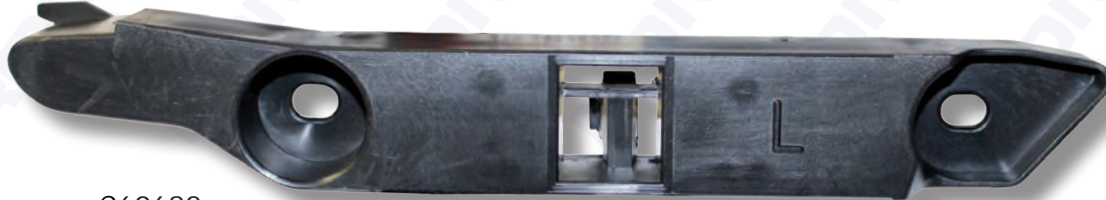

Ford

C60682

catalogue number	quantity in package	car brand/model	location	fastener corresponding to the OEM number
C60681	1	Focus 04→,	holder of front bumper override - right side,	1521605
C60682	1	Focus 04→,	holder of front bumper override - left side,	1521607
C60683	1	Focus 10→,	holder of front bumper override - right side,	1718730
C60684	1	Focus 10→,	holder of front bumper override - left side,	1718731
C70149	10	C-MAX 11→, Focus 10→, Kuga 12→, Transit 14→, Galaxy, Mondeo 07→14, 14→, Mondeo 14→, Transit 14→, Focus 10→, Mondeo 07→14,	air filter fixing, push in rivet ø 6,5 wheel guards, under bonnet area, mudflaps, grille panel,	4855809 W713610S300
C70150	10	Transit/Tourneo Connect,	wheel guards, clip fits in hole ø 11,5	2T14V35312AB
C70151	5	various models,	interior trim panel, clip ø 7,3	1W6Z238A90AA
C70152	10	Kuga 12→,	rear light fixing,	4852242 W713579S300
C70153	10	Fiesta 02→07, C-MAX 07→, Fiesta 13→, Focus 98→04, 04→10, 10→, Kuga 12→, Mondeo 01→07, Transit 01→,	insulating in under bonnet area, wheel guards, wheel guards,	W703505S442 W703505S439