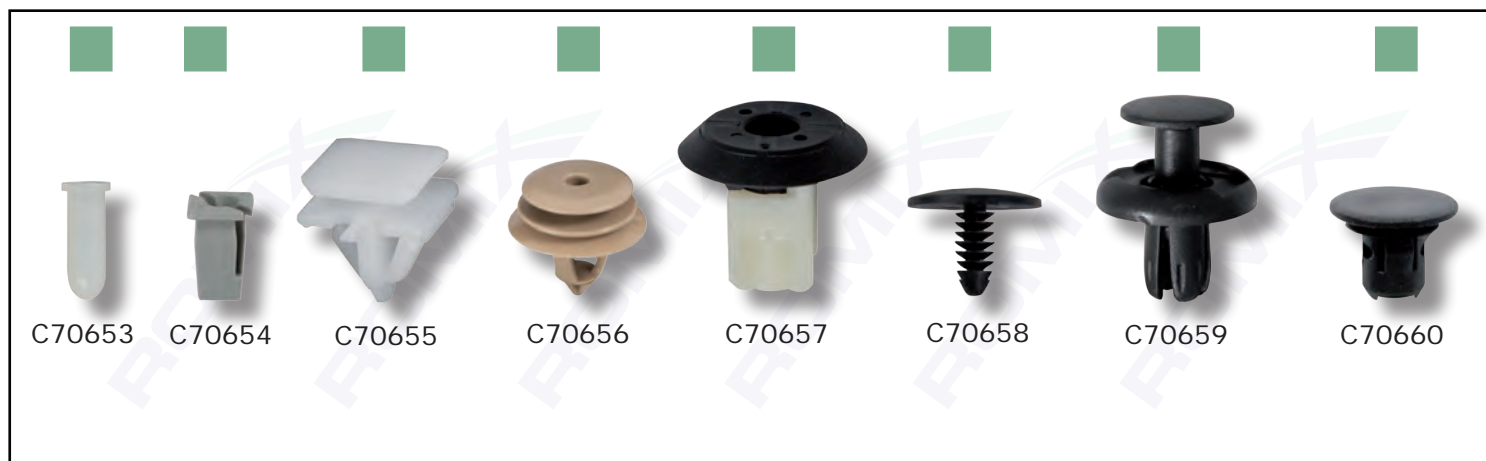

BMW

Mini

Land Rover

catalogue number	quantity in package	car brand/model	location	fastener corresponding to the OEM number
C70653	10	BMW 2'F22, 2'F45/F46, 3'E46, 3'E90, 3'F30, 3'G20, 4'F32, 5'E39, 5'G30, 6'G32, 7'E65, 7'E38,	emblems, emblems, interior pillars,	5114 8209 932
C70654	10	BMW 2'F22, 3'E90 (after lifting), 3'F30, 4'F32, X5 E70, X5 F15, X6 E71, 2'F22, 3'G20, 4'F32, 5'F10, 5'G30, 7'F01, 7'G11, 8'G14/G15, X1 E84, Z4, 3'E90, 5'E60, 3'E90, 5'E60, Z4,	tailgate trim, grommet 7,3 x 7,3 for screw 3,6 parcel shelf, rear bumper overrider, covers under chassis, covers under engine, covers in under bonnet area, front wheel guards (after lifting), isolations, exterior sill mouldings,	5171 7154 520
C70655	10	BMW X3 F25, X4 F26,	exterior sill mouldings, clip fits in hole ø 10	5113 7269 358
C70656	10	BMW 1'E81, 1'F20, 3'E90, X3 F25, X4 F26, Z4,	front door trim panel, clip fits in hole ø 8 door trim panel, rear door trim panel, exterior sill mouldings, tailgate,	0714 7133 419
C70657	10	BMW 1'F20, 3'F30, 6'F12, 7'G11, 8'G14/G15, X1 F48, X3 G01, X4 G02, X6 G06, X7 G07, Z4 G29, 4'F32, X5 G05, MINI Clubman 15→, Cooper S 13→, Cooper 13→, One 13→,	door trim panel, grommet 11 x 10,9 for screw 4,3 door trim panel, front door trim panel, door trim panel,	0714 7265 039 0714 7265 039
C70658	10	BMW 2'F45/F46, 3'F30, 3'G20, 4'F32, 5'F10, 5'G30, 6'G32, 7'F01, 7'G11, 8'G14/G15, X1 F48, X3 G01, X4 G02, X5 E70, X5 F15, X5 G05, X6 G06, 1'E81, 6'F12, 7'E32, 7'G11, X1 E84, X6 E71, X6 F16, 3'F30, 5'F10, 7'E38, MINI Clubman 15→,	fixing of the boot lid sensor cable, clip fits in hole ø 5 fixing of the boot lid sensor cable, isolations, rear bumper, door trim panel, fixing of the boot lid sensor cable,	5220 8133 466 5220 8133 466
C70659	10	BMW 1'F20, 2'F45/F46, 3'F30, 3'G20, 5'G30, 6'G32, 7'G11, 8'G14/G15, X1 F48, X4 G02, X5 G05, X6 G06, Z4 G29, 5'G30, 6'G32, 7'G11, 8'G14/G15, X4 G02, X6 G06, X7 G07, 3'G20, 5'G30, 7'G11, 8'G14/G15, X3 G01, X4 G02, X5 G05, X6 G06, X7 G07, 5'G30, 6'G32, X4 G02, X5 G05, X6 G06, X7 G07, X4 G02, X6 G06, X6 G06, X7 G07, X4 G02, X6 G06, Z4 G29,	overrider on the edge of trunk, push in rivet ø 8 overrider on the edge of trunk, trunk trim, isolations, floor in trunk, interior pillars, rear bumper beam, rear bumper overrider, headliner, trunk trim,	0714 7401 727
C70660	5	BMW 5'F11, X3 G01, X4 G02,	tailgate, clip fits in hole ø 8	0714 7236 400