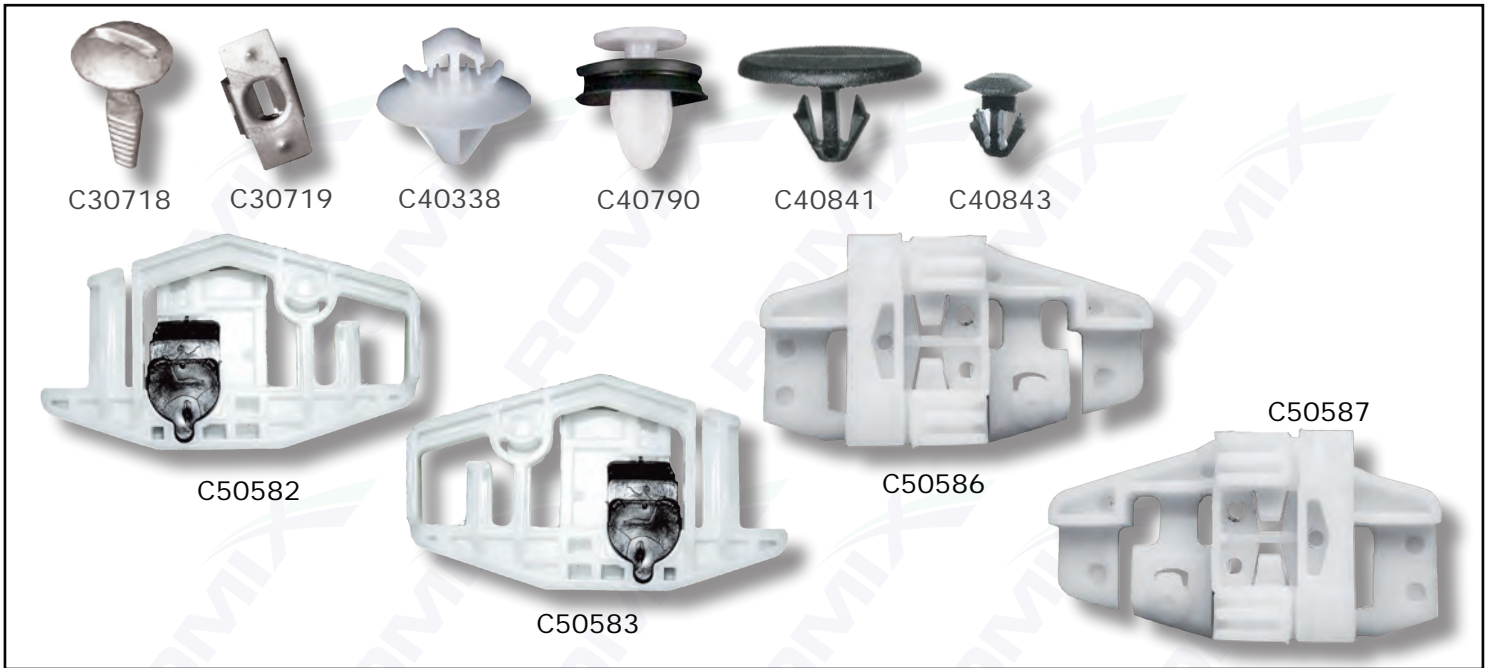

Citroen

Peugeot

catalogue number	quantity in package	car brand/model	location	fastener corresponding to the OEM number
C30718	5	Peugeot 206, 207, 407, 607, 806, 1007, Expert I, II, Citroen C4 Picasso, C2, C3 I, II, Jumpy I, II, III, C5 00→04, 04→08, C6, C5 00→04, 04→08, C6, Xsara II, Evasion I, II,	cover under engine + cover under chassis, use with C30719, cover under engine + wheel guards, rear bumper overrider at fixing bracket, use with C30719, cover under engine, bottom fixing bumper overriders, exhaust thermal cover, covers under engine and chassis, bottom fixing bumper overriders, use with C30719, cover under engine and body, use with C30719,	7030 16 7030 16
C30719	5	Peugeot 206, 207, 407, 607, 806, 1007, Expert I, II, Citroen C4 Picasso, C2, C3 I, II, Jumpy I, II, III, C5 00→04, C5 04→08, C6, C5 00→04, C5 04→08, C6, Xsara II, Evasion I, II,	cover under engine, use with C30718, cover under engine + wheel guards, rear bumper overrider at fixing bracket, use with C30718, cover under engine, bottom fixing bumper overriders, exhaust thermal cover, covers under engine and underbody, bottom fixing bumper overriders, use with C30718, covers under engine and underbody, use with C30718,	7030 18 7030 18
C40338	10	Citroen C4, Jumpy III, Peugeot Expert III,	body side mouldings and tailgate moulding, clip fits in hole ø 9 body side mouldings and tailgate moulding,	8565 48 8565 48
C40790	10	Citroen C4 Picasso, C2, C8, Jumpy III, C4 Picasso, C3 Picasso, DS3, Berlingo III, C4, C5 08→17, DS5, Berlingo III, C5 08→17, Peugeot 207, 407, 807, Expert I, II, III, Partner III,	exterior overrider of middle pillar, clip fits in hole ø 9 door trim panel (+ other clips), door trim panel (+ other clips), interior sill overriders in the rear part of vehicle, tailgate trim, interior trim panel in the rear part, parcel shelf, exterior sill mouldings, door trim panel, trunk trim panel, door trim panel, tailgate trim (+ other clips), interior trim panel in the rear part, parcel shelf,	6991 Y8 9341 PF 6991 Y8 9341 PF
C40841	10	Peugeot 206, 207, 1007, Partner I, II, Citroen C2, C3 I, II, C5 00→04, Xantia I, II, Xsara I, II, Picasso, XM I, II, Saxo, Berlingo I, II,	hood insulating, clip ø 7,5 hood insulating, hood insulating, hood insulating,	6995 V6 6995 V6
C40843	10	Citroen - various models, Peugeot - various models,	door seals, hood seals, windscreen cowl section seals, clip ø 6 door seals, hood seals, windscreen cowl section seals,	
C50582	1	Peugeot 206,	plastic window regulator clip, front door - both sides, (second lead C50583),	
C50583	1	Peugeot 206,	plastic window regulator clip, front door - both sides, (second lead C50582),	
C50586	1	Citroen C3 I,	plastic window regulator clip, front door - both sides, (second lead C50587),	
C50587	1	Citroen C3 I,	plastic window regulator clip, front door - both sides, (second lead C50586),