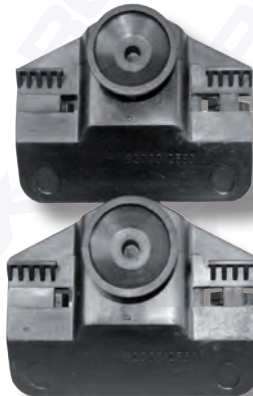

C60740

C60741

C60742

C70168

catalogue number	quantity in package	car brand/model	location	fastener corresponding to the OEM number
C60573	5	Renault Clio III, Kangoo II, Megane II, Laguna II,	cap of front door pillar at hinge, cap fits in hole $\phi$ 30 cap of front partition and sills on the ends,	7703 074 643
C60574	5	Renault Megane II, III, Scenic II, Clio III, Laguna II, III, Kangoo II, Megane II, III, Scenic II, Clio III, Megane II, III, Laguna III, Twingo II,	cap in floor panel of cab, trunk and rear seat, cap fits in hole between 28-30 cap in floor panel of cab, trunk and rear seat, cap of front and rear door, cap in floor panel of under bonnet area and cab, front fenders,	7703 074 635
C60602	set	Renault Megane III,	holders of front bumper - both sides,	6205 000 01R
C60612	5	Renault Master I, II,	exhaust mount (exhaust system),	7703 080 096
C60621	5	Renault Clio III, Espace IV, Kangoo I, Laguna II, Megane II, Scenic II, Trafic II, Vel Satis,	front bumper and many locations, bolt M6, front bumper and many locations,	7703 602 059
C60633	5	Renault Laguna II, Espace IV, Vel Satis,	covers under engine and underbody, nut M6,	7703 044 101
C60702	5	Renault Clio II, III, Laguna II, Scenic II, Megane II,	parcel shelf strap - fixing,	7705 099 001
C60740	1	Renault Laguna II, III,	holder of front bumper, right side,	8200 138 448
C60741	1	Renault Laguna II, III,	holder of front bumper, left side,	8200 138 447
C60742	set	Renault Laguna III, Kangoo II, Espace IV,	holder of front bumper,	8200 012 580
C70168	5	Renault, Dacia - various models,	many locations, rivet $\phi$ 7	7703 072 362