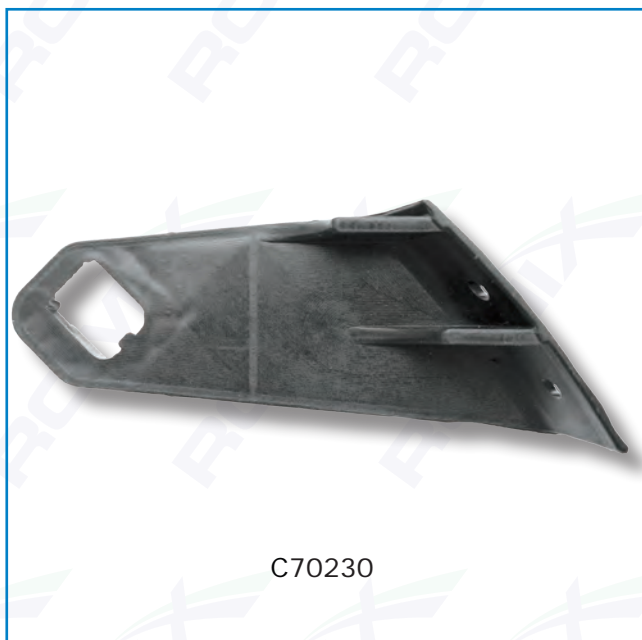

Audi

Volkswagen

SEAT

Skoda

catalogue number	quantity in package	car brand/model	location	fastener corresponding to the OEM number
C70227	1 set	Audi A6 C6,	repair kit - headlight left,	4F0 998 121
C70228	1 set	Audi A6 C6,	repair kit - headlight right,	4F0 998 122
C70229	1	Audi A3 09→12,	repair kit - headlight left,	8P0 998 121A
C70230	1	Audi A3 09→12,	repair kit - headlight right,	8P0 998 122A