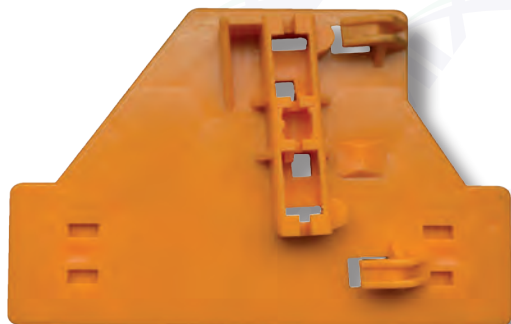

C70143

Audi

Volkswagen

SEAT

Skoda

C70146