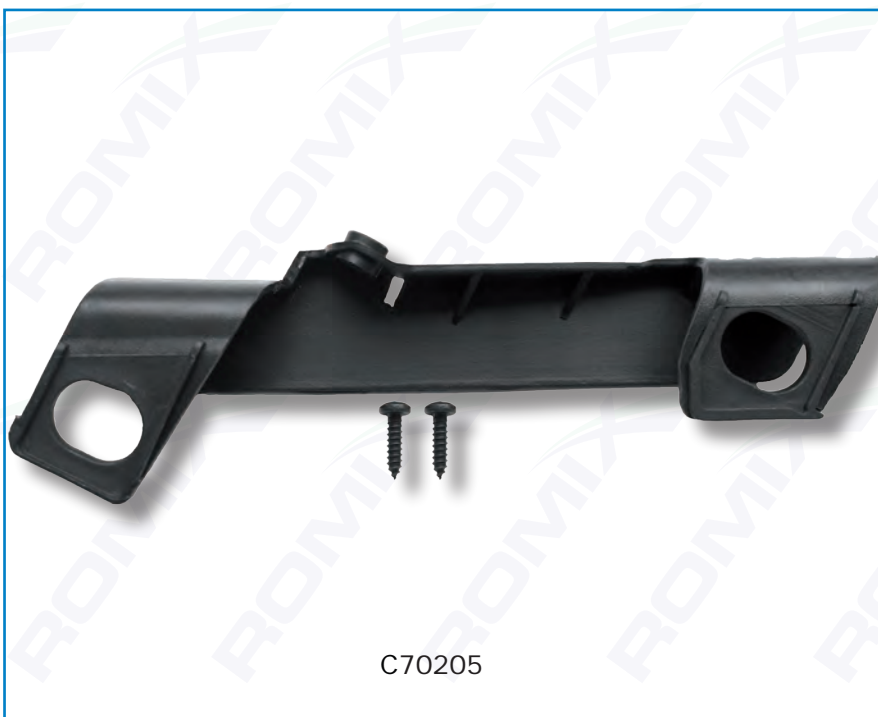

**Audi**

**Volkswagen**

**SEAT**

**Skoda**

catalogue number	quantity in package	car brand/model	location	fastener corresponding to the OEM number
C70200	1 set	VW Polo 02→06,	repair kit - headlight right,	6Q0 998 226
C70201	1 set	VW Polo 02→06,	repair kit - headlight left,	6Q0 998 225
C70202	1 set	VW Lupo,	repair kit - headlight right,	
C70203	1 set	VW Lupo,	repair kit - headlight left,	