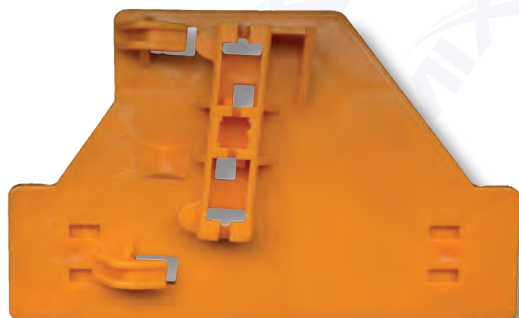

Audi

Volkswagen

SEAT

Skoda

C70147

catalogue number	quantity in package	car brand/model	location	fastener corresponding to the OEM number
C70143	1	VW Polo 09→,	headlights fixing,	6R0 941 511
C70144	1	Audi A4 B8,	plastic window regulator clip, front door, right lead,	
C70145	1	Audi A4 B8,	plastic window regulator clip, front door, left lead,	
C70146	1	Audi A4 B6, B7,	plastic window regulator clip, rear door, left lead,	
C70147	1	Audi A4 B6, B7,	plastic window regulator clip, rear door, right lead,	
C70153	10	Audi, VW, Skoda, Seat- various models,	many locations,	
C70162	5	VW Crafter,	rear light fixing,	2E0 945 230
C70163	10	VW Crafter,	headlights fixing,	2E0 821 817
C70173	10	Audi, VW, Skoda - various models,	many locations, speed nut ø 4,8	N 015 43 74
C70176	10	Audi Q5, VW Passat B6, B7,	covers under engine, push in rivet ø 8,5 exterior sill mouldings,	3C0 853 934 3C0 853 934