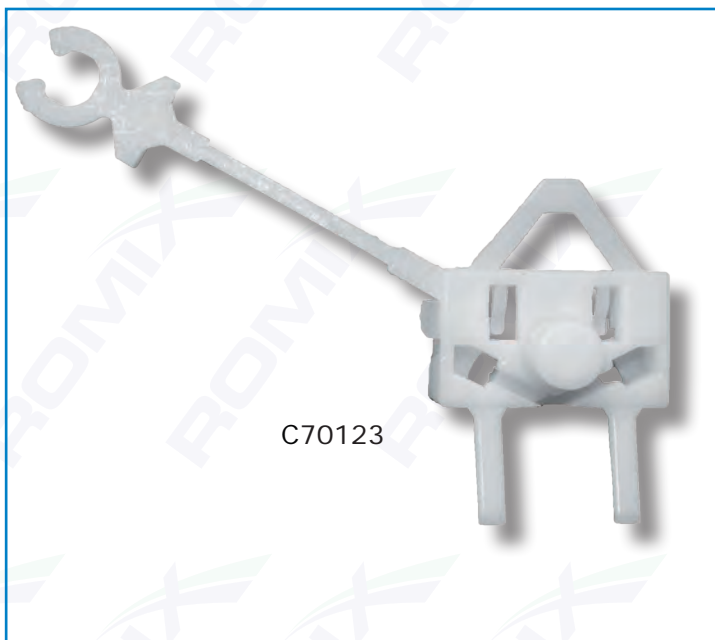

C70123

catalogue number	quantity in package	car brand/model	location	fastener corresponding to the OEM number
C70122	1	Fiat Doblo 00→09,	plastic window regulator clip, right lead,	
C70123	1	Fiat Doblo 00→09,	plastic window regulator clip, left lead,	
C70175	10	Fiat, Lancia, Alfa Romeo - various models,	door lock rod connector, clip fits in hole ϕ 6, tie ϕ 4,1	82377992
C70209	1 set	Fiat Stilo,	repair kit - headlight right,	
C70210	1 set	Fiat Stilo,	repair kit - headlight left,